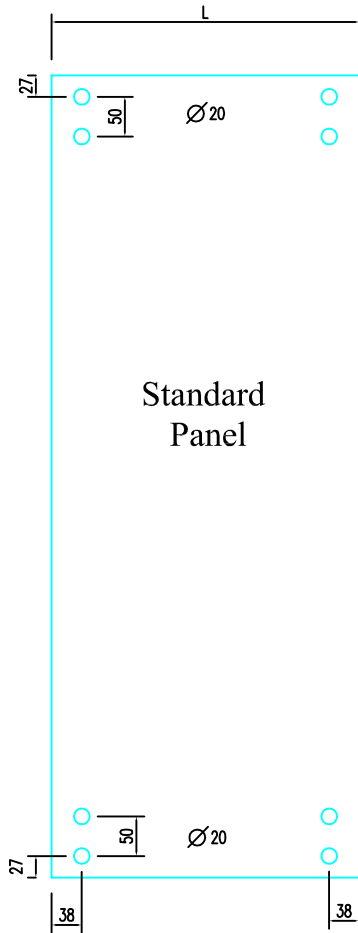

End Pivot Panel

Standard Panel

Swing Door Panel

brockhouse

Brockhouse Modernfold Ltd
 Kay One, 23 The Tything, Worcester, WR1 1HD
 Tel: 01905 330055 Fax: 01905 330234
 Email: sales@brockhouse.net

SYSTEM: Series 940

TITLE : Glass Cut-List Template

ALL DIMENSIONS IN MILLIMETRES - DO NOT SCALE

REV & DATE
 28/04/2008

DRAWN BY
 Andrew Hughes

DRAWING REF: 940.5