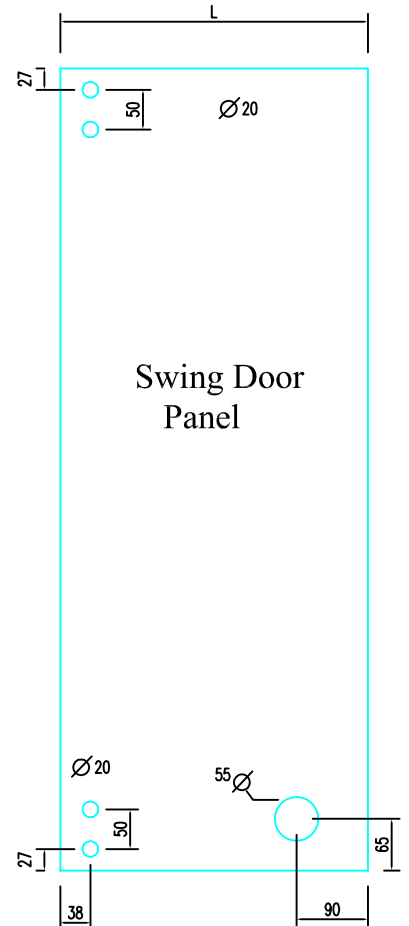

End Pivot Panel

Standard Panel

Swing Door Panel

brockhouse

Brockhouse Modernfold Ltd
 Kay One, 23 The Tything, Worcester, WR1 1HD
 Tel: 01905 330055 Fax: 01905 330234
 Email: sales@brockhouse.net

SYSTEM: Series 940

TITLE : Glass Cut-List Template

ALL DIMENSIONS IN MILLIMETRES - DO NOT SCALE

REV & DATE
 28/04/2008

DRAWN BY
 Andrew Hughes

DRAWING REF: 940.5