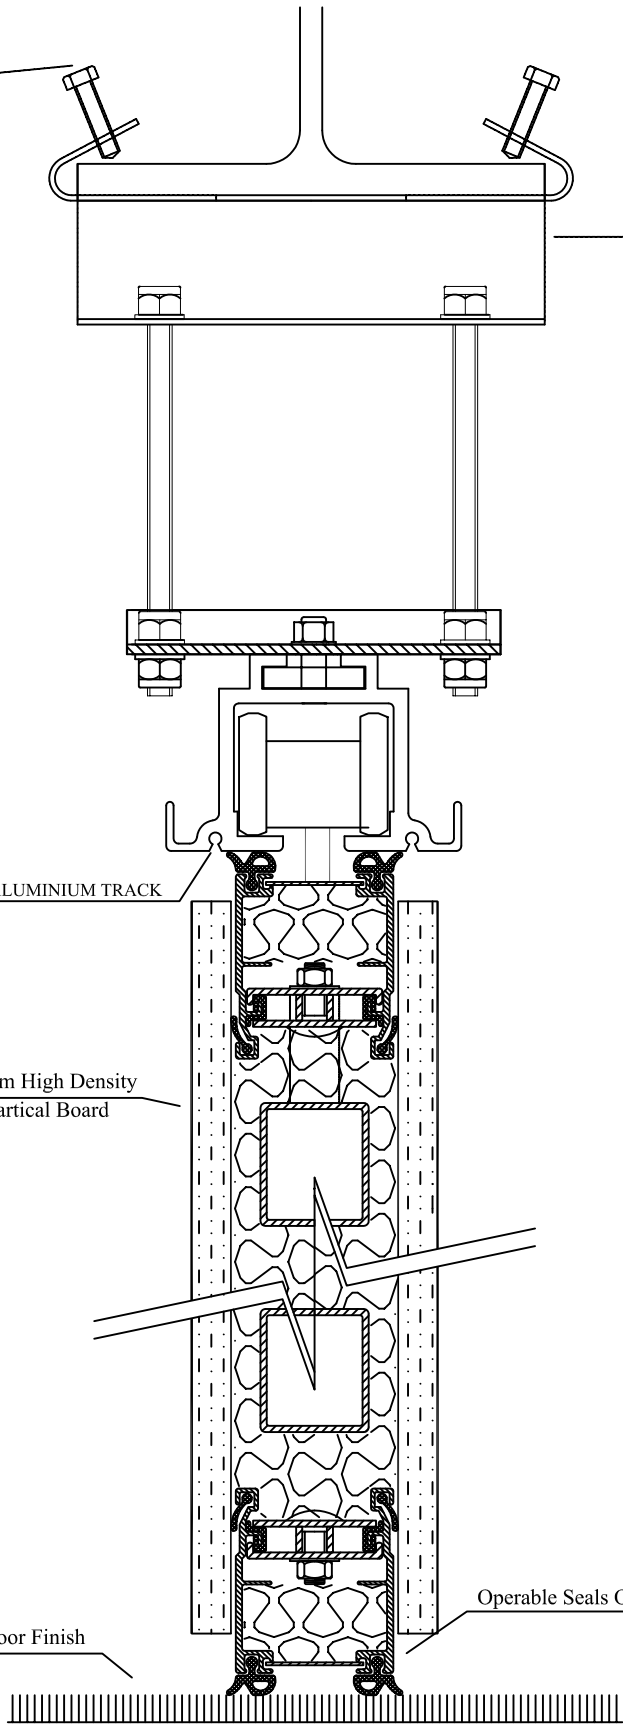

Beam clamps

P1000T
Unistrut

EXTRUDED ALUMINIUM TRACK

16mm High Density
Partical Board

Carpet/Floor Finish

Operable Seals Offering 2kN

brockhouse

Brockhouse Modernfold Ltd
Kay One, 23 The Tything, Worcester, WR1 1HD
Tel: 01905 330055 Fax: 01905 330234
Email: sales@brockhouse.net

SYSTEM: Series 600

TITLE : Single Point Suspension To Steel

ALL DIMENSIONS IN MILLIMETRES - DO NOT SCALE ©

REV & DATE
28/04/2008

DRAWN BY
Andrew Hughes

DRAWING REF: 600.22